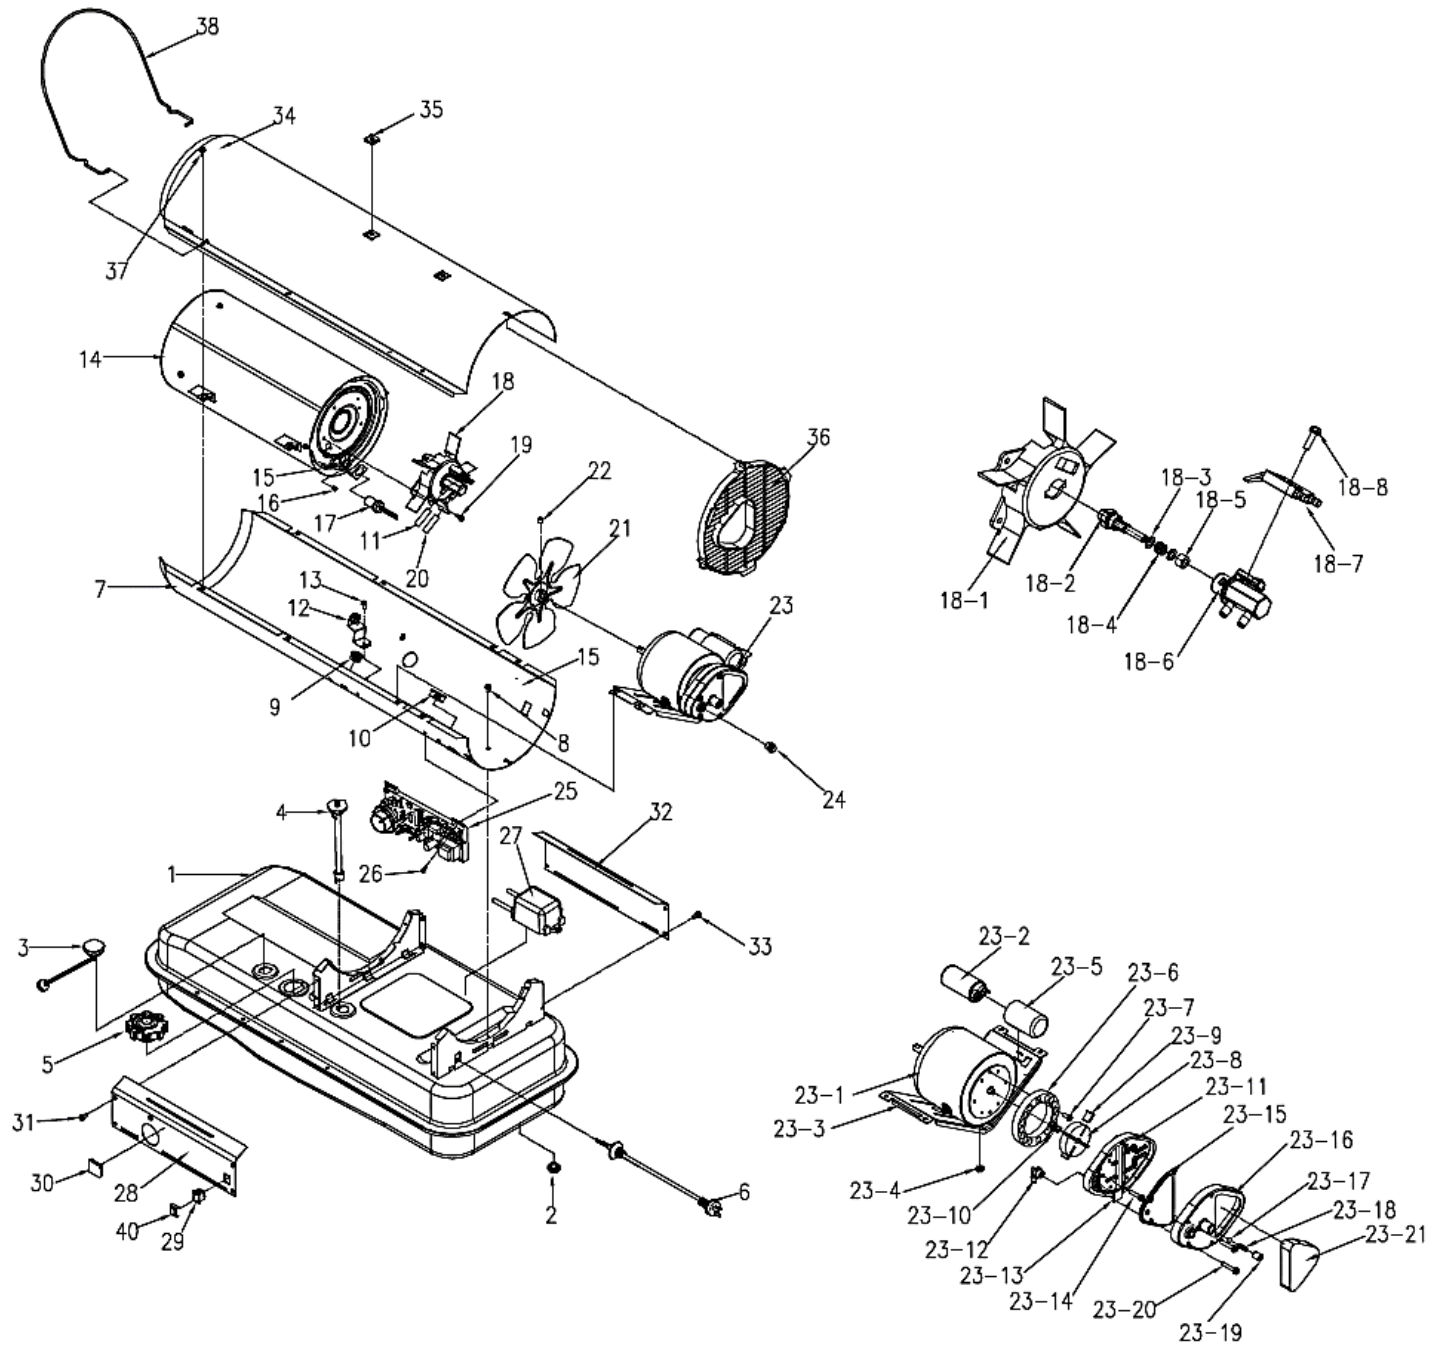

DC17 EXPLODED VIEW & PART NUMBERS

NO.	Description	Part number	Quantity
1	Fuel Tank Ass'y	KP2151004701	1
2	Fuel Drain-Bolt	-	1
3	Fuel Gauge Ass'y	KP2156000500	1
4	Fuel Filter Ass'y	KP2155000500	1
5	Fuel Cap Ass'y	KP2151004100	1
6	Power Cord Ass'y	KP3980028500	1
7	Shell Lower	KP3111053705	1
8	Screw Flange	KP4319001500	4
9	Bushing-Grommet(S)	KP3231012000	1
10	Bushing-Grommet(L)	KP3231012100	2
11	Line Air	KP3341003500	1
12	Thermostat Limit Ass'y	KP2153002200	1
13	Screw Flange	KP4319001500	1
14	Chamber Ass'y	KP2152024300	1
15	Bracket Photocell	KP3131015900	1
16	Screw-BH1	KP4311006800	2
17	Photocell Ass'y	KP2153000200	1
18	Burner Head Ass'y	KP2152012000	1
18-1	Burner Head	KP3531002600	1
18-2	Nozzle	KP2152008700	1
18-3	Washer-Nozzle Seal	KP4349001600	2
18-4	Spring-Nozzle Seal	KP3431001000	1
18-5	O-Ring	KP3311000600	1
18-6	Nozzle Adaptor	KP3231017800	1
18-7	Spark Plug	KP3631000900	1
18-8	Bolt-Flange	KP4329007900	1
19	Screw Flange	KP4319001500	3
20	Line Fuel	KP3341003400	1
21	Fan Ass'y	KP2154000900	1
22	Bolt Headless Hex Socket	KP4323000800	1
23	Motor and Pump Ass'y	KP2154014300	1
23-1	Motor	KP3970021600	1
23-2	Capacitor	KP3820026100	1
23-3	Motor Support	KP3111044000	1
23-4	Nut-Lock	KP4331002200	2
23-5	Holder Capacitor	-	1